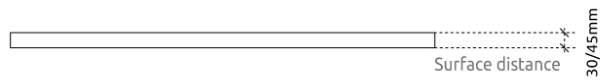

Add-ons

GlueArt

Instant Fix Kit

Dimensions

FR - TT | 1190x1190x45mm

Weight

3.5 Kg

FG - SF | 1190x1190x45mm

3.5 Kg

FR - P | 1190x1190x45mm

3.5 Kg

Box

Quantity per box: 1

Dimensions: xxmm

Volume: 0.0m3

Weight: Kg