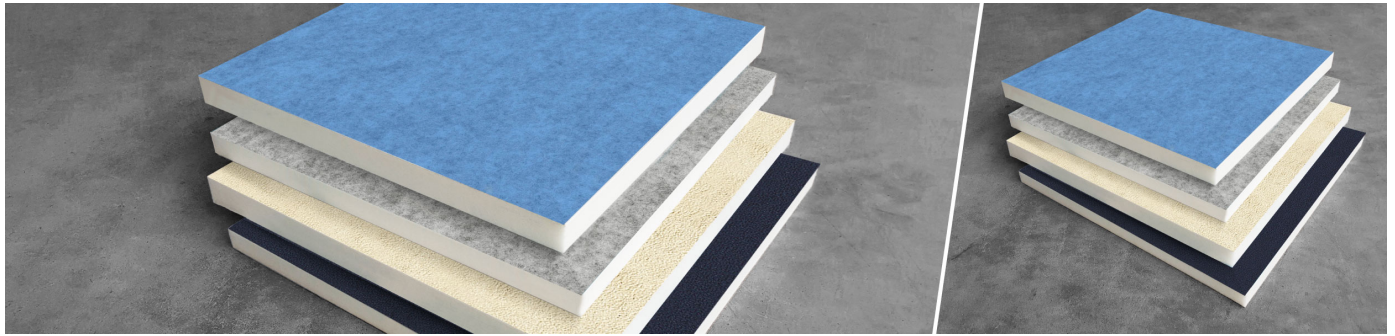

Aura Double SQR Broad AE - Absorber

Aura Absorber is designed for environments that require a discreet, durable, high-performance solution. Aura is designed to have the maximum effect as possible with minimum interference in terms of design and practicality.

The most common ocean pollution, PET plastic bottles, can be recycled into a hard wearing flexible acoustic material with exceptional performance. Aura is made from a 100% recyclable high-performance PET core, available in a range of fabric finishes.

Aura Absorber can be used as drop ceiling tiles, or installed on walls and ceilings using standard panel installation systems or adhesive.

Aura is available in three sizes, and in two different thickness': 30mm for more discreet applications, and 45mm when high performance is required.

Available Option: The PET used in this product is in the standard white finish. A black PET option is available upon request.

Dimensions:

Aura Double SQR Broad AE - Absorber | 1190x1190x45mm

The PET core is a material made entirely from recycled PET plastic, that undergoes an environmentally-friendly transformation process into the non-woven acoustic core we use in this panel. To keep this process as efficient as possible, the thickness of the product may vary slightly (± 3 mm).