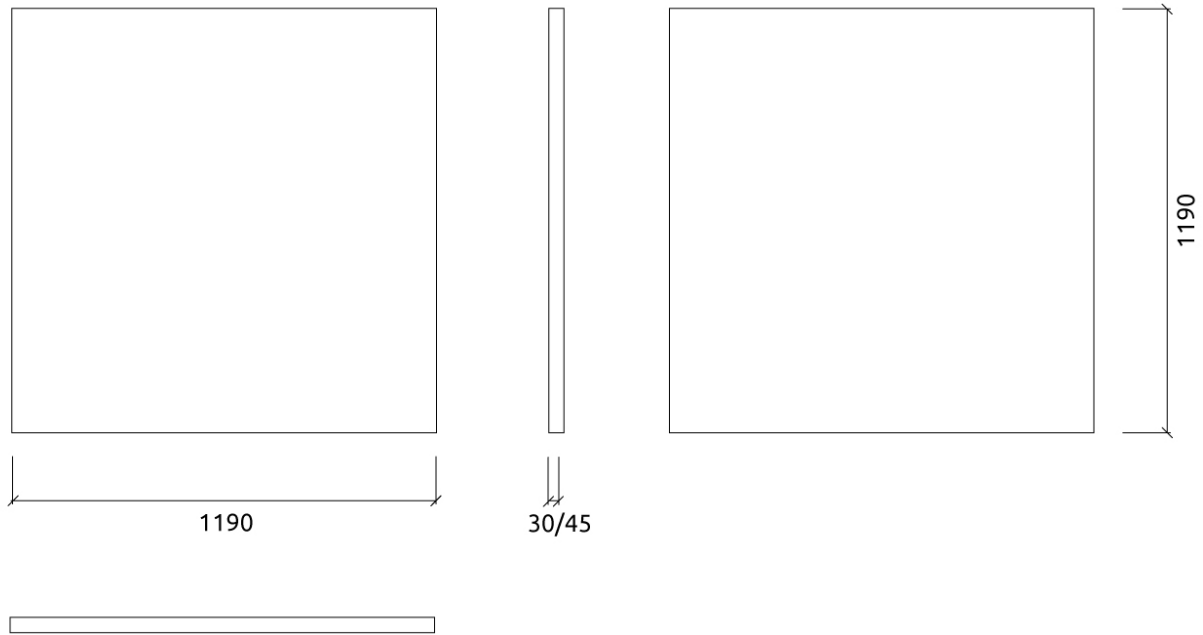

Available Option: The PET used in this product is in the standard white finish. A black PET option is available upon request.

Dimensions:

Aura Double SQR Broad AE - Absorber | 1190x1190x45mm

The PET core is a material made entirely from recycled PET plastic, that undergoes an environmentally-friendly transformation process into the non-woven acoustic core we use in this panel. To keep this process as efficient as possible, the thickness of the product may vary slightly (± 3 mm).