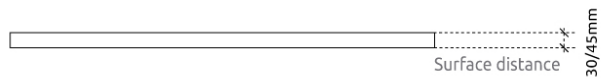

Fixing Systems

GlueArt & Instant Fix Kit

Add-ons

GlueArt

Instant Fix Kit

Dimensions

FR - TT | 595x1190x30mm

Weight

1.04 Kg

FG - SF | 595x1190x30mm

1.02 Kg

FR - P | 595x1190x30mm

1.0 Kg

Box

Quantity per box: 1

Dimensions: 1260x290x710mm

Volume: 0.259m³

Weight: 12.9Kg