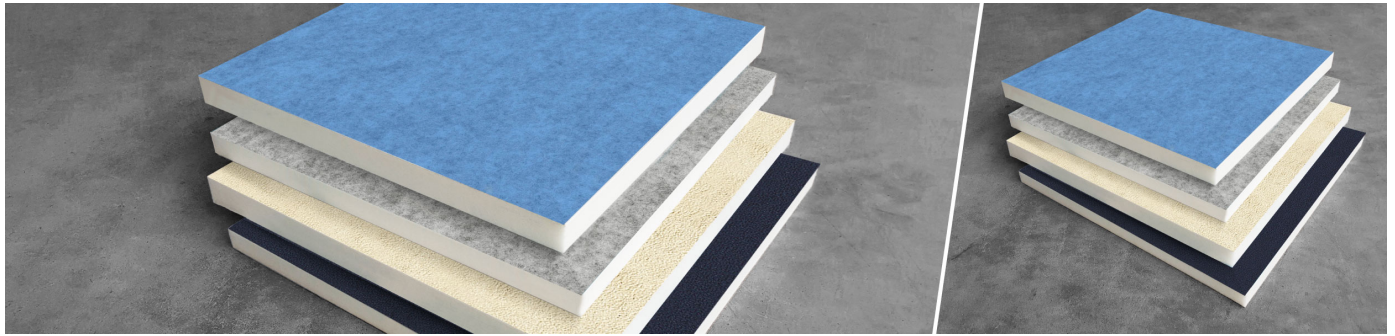

Aura RCT - Absorber

Aura Absorber is designed for environments that require a discreet, durable, high-performance solution. Aura is designed to have the maximum effect as possible with minimum interference in terms of design and practicality.

The most common ocean pollution, PET plastic bottles, can be recycled into a hard wearing flexible acoustic material with exceptional performance. Aura is made from a 100% recyclable high-performance PET core, available in a range of fabric finishes.

Aura Absorber can be used as drop ceiling tiles, or installed on walls and ceilings using standard panel installation systems or adhesive.

Aura is available in three sizes, and in two different thickness': 30mm for more discreet applications, and 45mm when high performance is required.

Dimensions:
Aura RCT Absorber | 595x1190x30mm*

* The PET core is a material made entirely from recycled PET plastic, that undergoes an environmentally-friendly transformation process into the non-woven acoustic core we use in this panel.
To keep this process as efficient as possible, the thickness of the product may vary slightly (± 3 mm).