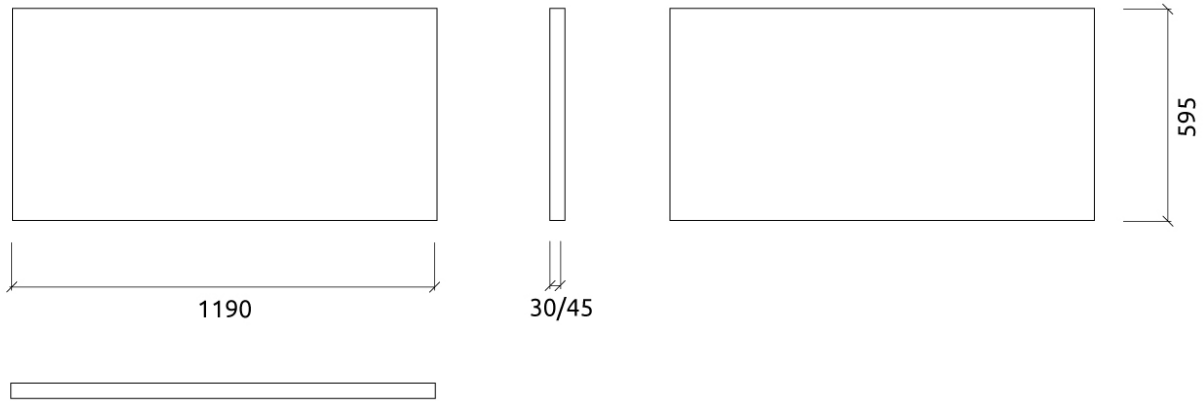

Fixing Systems

GlueArt & Instant Fix Kit

Add-ons

GlueArt

Instant Fix Kit

Dimensions

FR - TT | 595x1190x30mm

Weight

1.04 Kg

FG - SF | 595x1190x30mm

1.02 Kg

FR - P | 595x1190x30mm

1.0 Kg

Box

Quantity per box: 1

Dimensions: 1260x290x710mm

Volume: 0.259m³

Weight: 12.9Kg