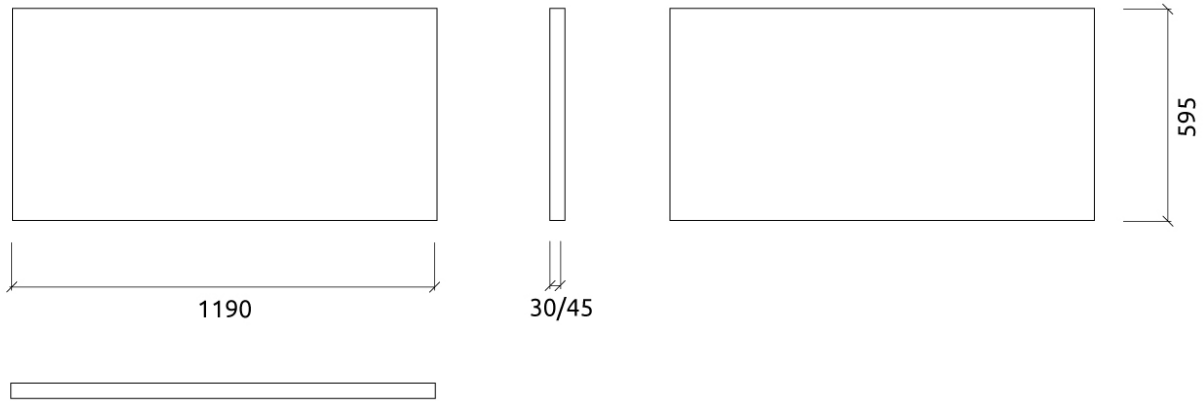

Fixing Systems

GlueArt & Instant Fix Kit

Add-ons

GlueArt

Instant Fix Kit

Dimensions

FR - TT | 595x1190x45mm

FG - SF | 595x1190x45mm

FR - P | 595x1190x45mm

Weight

1.44 Kg

1.42 Kg

1.42 Kg

Box

Quantity per box: 1

Dimensions: 1260x290x710mm

Volume: 0.259m³

Weight: 12.58Kg