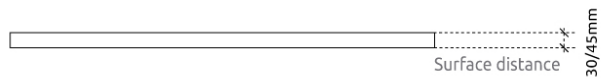

Fixing Systems

GlueArt & Instant Fix Kit

Add-ons

GlueArt

Instant Fix Kit

Dimensions

FR - TT | 595x1190x45mm

FG - SF | 595x1190x45mm

FR - P | 595x1190x45mm

Weight

1.44 Kg

1.42 Kg

1.42 Kg

Box

Quantity per box: 1

Dimensions: 1260x290x710mm

Volume: 0.259m³

Weight: 12.58Kg