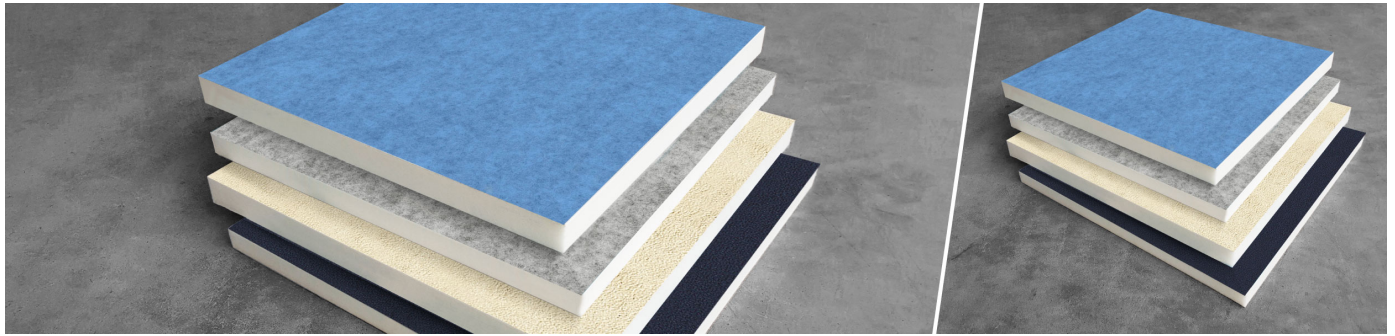

## Aura RCT Broad - Absorber

Aura Absorber is designed for environments that require a discreet, durable, high-performance solution. Aura is designed to have the maximum effect as possible with minimum interference in terms of design and practicality.

The most common ocean pollution, PET plastic bottles, can be recycled into a hard wearing flexible acoustic material with exceptional performance. Aura is made from a 100% recyclable high-performance PET core, available in a range of fabric finishes.

Aura Absorber can be used as drop ceiling tiles, or installed on walls and ceilings using standard panel installation systems or adhesive.

Aura is available in three sizes, and in two different thickness': 30mm for more discreet applications, and 45mm when high performance is required.

Available Option: The PET used in this product is in the standard white finish. A black PET option is available upon request.

Dimensions: Aura RCT Broad - Absorber | 595x1190x45mm\*

\* The PET core is a material made entirely from recycled PET plastic, that undergoes an environmentally-friendly transformation process into the non-woven acoustic core we use in this panel. To keep this process as efficient as possible, the thickness of the product may vary slightly ( $\pm 3$ mm).