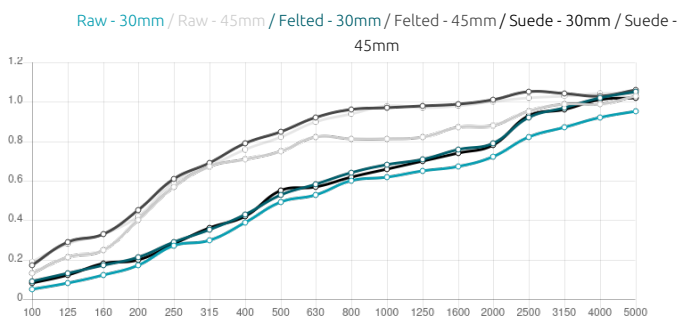

Performance

Recycled PET absorption - Class 1 product according to the OEKO-TEX@ Standard 100.

This product is available in the following Fire Rates:
FG | Furniture Grade
FR | Fire Rated

PRODUCT COMPOSITION:

Aura RCT Broad - Absorber | Suede Fabric Finishes (FG)
- Suede acoustic Fabric
- Sound PET acoustic core - Euro Class B

Aura RCT Broad - Absorber | Felted Fabric Finishes (FR)
- Felted Acoustic Fabric
- Sound PET acoustic core - Euro Class B

Available Option: The PET used in this product is in the standard white finish. A black PET option is available upon request.

Dimensions: Aura RCT Broad - Absorber | 595x1190x45mm*

* The PET core is a material made entirely from recycled PET plastic, that undergoes an environmentally-friendly transformation process into the non-woven acoustic core we use in this panel. To keep this process as efficient as possible, the thickness of the product may vary slightly (± 3 mm).