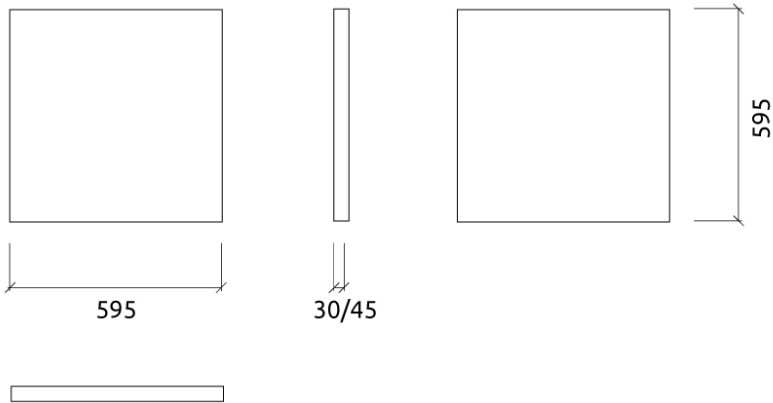

Dimensions:
Aura SQR - Absorber | 595x595x30mm

The PET core is a material made entirely from recycled PET plastic, that undergoes an environmentally-friendly transformation process into the non-woven acoustic core we use in this panel. To keep this process as efficient as possible, the thickness of the product may vary slightly (± 3 mm).

FR - P | 595x595x30mm

Weight

0.5 Kg

0.5 Kg

0.48 Kg

Box

Quantity per box: 1

Dimensions: 670x430x710mm