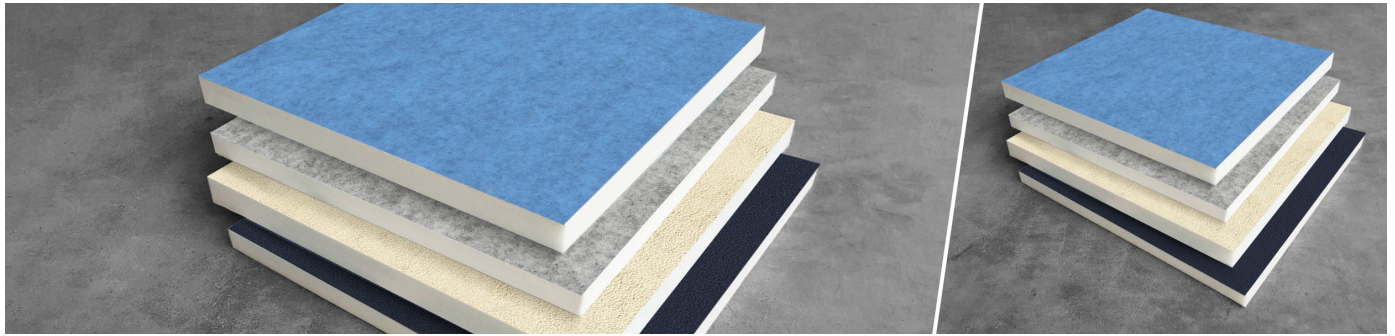

Aura SQR - Absorber

Aura Absorber is designed for environments that require a discreet, durable, high-performance solution. Aura is designed to have the maximum effect as possible with minimum interference in terms of design and practicality.

The most common ocean pollution, PET plastic bottles, can be recycled into a hard wearing flexible acoustic material with exceptional performance. Aura is made from a 100% recyclable high-performance PET core, available in a range of fabric finishes.

Aura Absorber can be used as drop ceiling tiles, or installed on walls and ceilings using standard panel installation systems or adhesive.

Aura is available in three sizes, and in two different thickness': 30mm for more discreet applications, and 45mm when high performance is required.

Dimensions:
Aura SQR - Absorber | 595x595x30mm

The PET core is a material made entirely from recycled PET plastic, that undergoes an environmentally-friendly transformation process into the non-woven acoustic core we use in this panel. To keep this process as efficient as possible, the thickness of the product may vary slightly (± 3 mm).