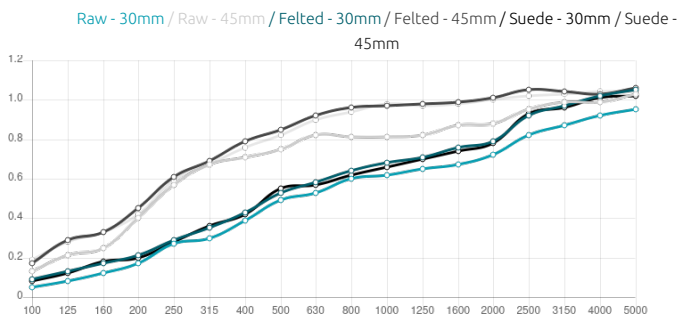

Performance

Recycled PET absorption - Class 1 product according to the OEKO-TEX@ Standard 100.

This product is available in the following Fire Rates:
FG | Furniture Grade
FR | Fire Rated

PRODUCT COMPOSITION:

Aura SQR - Absorber | Suede Fabric Finishes (FG)
- Suede acoustic Fabric
- Sound PET acoustic core - Euro Class B

Aura SQR - Absorber | Felted Fabric Finishes (FR)
- Felted Acoustic Fabric
- Sound PET acoustic core - Euro Class B

Available Option: The PET used in this product is in the standard white finish. A black PET option is available upon request.

Dimensions:
Aura SQR - Absorber | 595x595x30mm

The PET core is a material made entirely from recycled PET plastic, that undergoes an environmentally-friendly transformation process into the non-woven acoustic core we use in this panel. To keep this process as efficient as possible, the thickness of the product may vary slightly (± 3 mm).