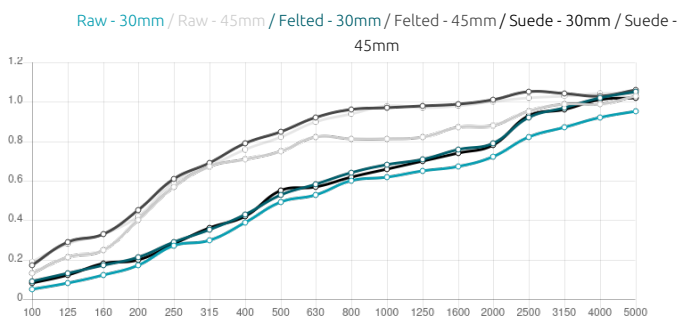

Performance

Recycled PET absorption - Class 1 product according to the OEKO-TEX@ Standard 100.

This product is available in the following Fire Rates:
FG | Furniture Grade
FR | Fire Rated

PRODUCT COMPOSITION:

Aura SQR Broad - Absorber | Suede Fabric Finishes (FG)
- Suede acoustic Fabric
- Sound PET acoustic core - Euro Class B

Aura SQR Broad - Absorber | Felted Fabric Finishes (FR)
- Felted Acoustic Fabric
- Sound PET acoustic core - Euro Class B

Available Option: The PET used in this product is in the standard white finish. A black PET option is available upon request.

Dimensions:
Aura SQR Broad Absorber | 595x595x45mm*

* The PET core is a material made entirely from recycled PET plastic, that undergoes an environmentally-friendly transformation process into the non-woven acoustic core we use in this panel. To keep this process as efficient as possible, the thickness of the product may vary slightly (±3mm).