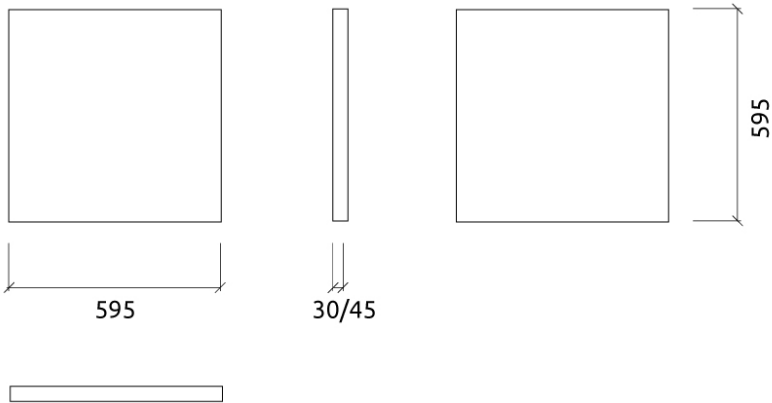

Dimensions:
Aura SQR Broad Absorber | 595x595x45mm*

* The PET core is a material made entirely from recycled PET plastic, that undergoes an environmentally-friendly transformation process into the non-woven acoustic core we use in this panel. To keep this process as efficient as possible, the thickness of the product may vary slightly (±3mm).

FR - P | 595x595x45mm

Weight

0.7 Kg

0.7 Kg

0.68 Kg

Box

Quantity per box: 1

Dimensions: 670x430x710mm