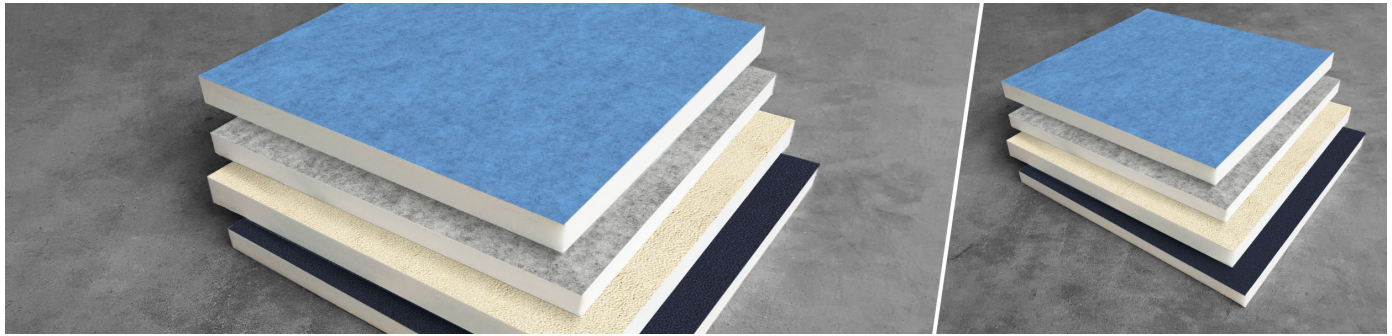

Aura SQR Broad - Absorber

Aura Absorber is designed for environments that require a discreet, durable, high-performance solution. Aura is designed to have the maximum effect as possible with minimum interference in terms of design and practicality.

The most common ocean pollution, PET plastic bottles, can be recycled into a hard wearing flexible acoustic material with exceptional performance. Aura is made from a 100% recyclable high-performance PET core, available in a range of fabric finishes.

Aura Absorber can be used as drop ceiling tiles, or installed on walls and ceilings using standard panel installation systems or adhesive.

Aura is available in three sizes, and in two different thickness': 30mm for more discreet applications, and 45mm when high performance is required.

Dimensions:
Aura SQR Broad Absorber | 595x595x45mm*

* The PET core is a material made entirely from recycled PET plastic, that undergoes an environmentally-friendly transformation process into the non-woven acoustic core we use in this panel. To keep this process as efficient as possible, the thickness of the product may vary slightly (±3mm).