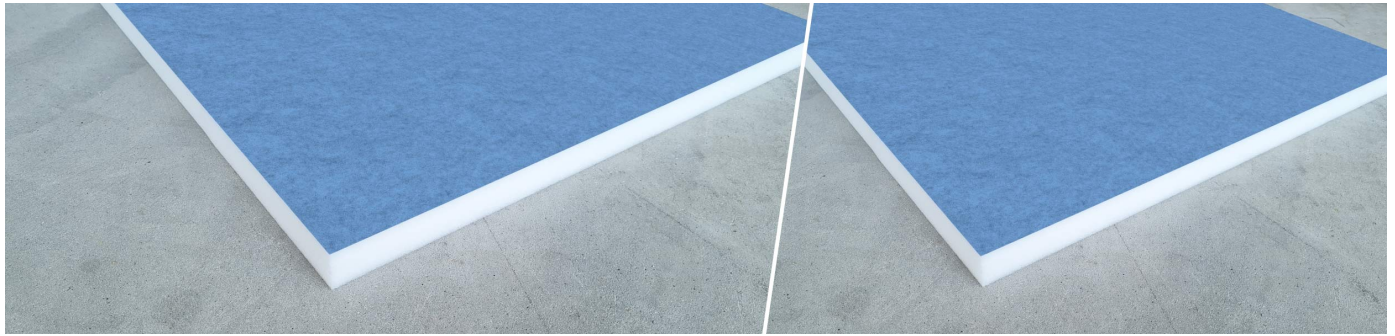

Aura Panelling AE - Absorber

More than a simple acoustic panel, Aura is a design tool that thrives on creativity and imagination. Aura has a lean, elegant shape and comes with a fabric-covered front, and is easily glued to surfaces, and is supplied with an installation template to simplify installing panels with perfect spacing. Built for high-frequency reverberation control, Aura is made of a recycled PET core that rates as a Class 1 material according to the OEKO-TEX® Standard 100. It is available in 3 different finishes, providing multiple colour options and combinations to take the acoustic design possibilities even further.