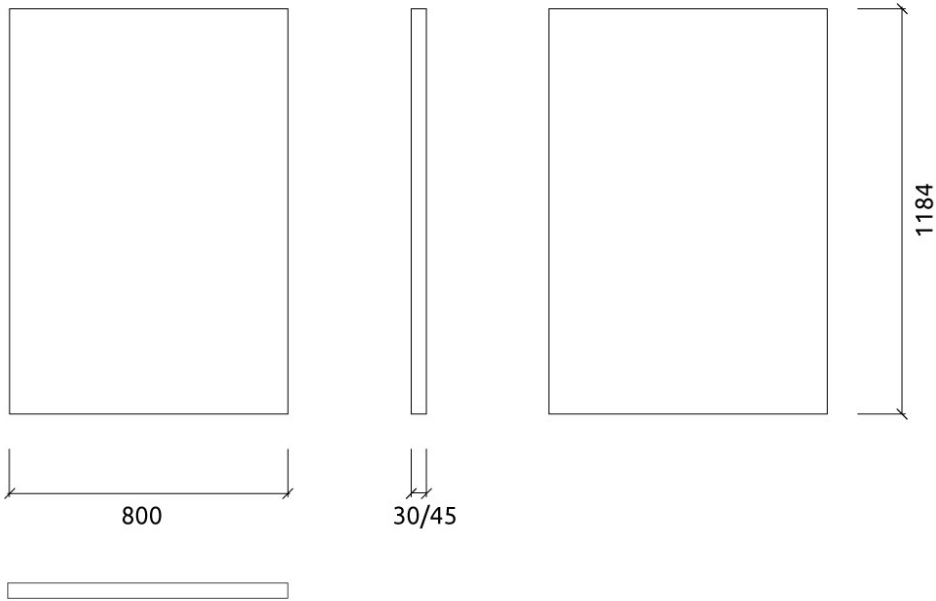

Dimensions

Fixing Systems

GlueArt & Instant Fix Kit

Add-ons

GlueArt

Instant Fix Kit

Dimensions

FG - SF | 800x1184x30mm

FR - TT | 800x1184x30mm

FR - P | 800x1184x30mm

Weight

1.3 Kg

1.3 Kg

1.3 Kg

Box

Quantity per box: 1