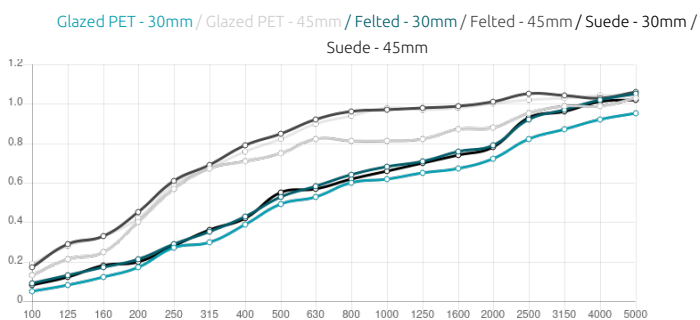

Aura Panelling AE - Absorber

More than a simple acoustic panel, Aura is a design tool that thrives on creativity and imagination. Aura has a lean, elegant shape and comes with a fabric-covered front, and is easily glued to surfaces, and is supplied with an installation template to simplify installing panels with perfect spacing. Built for high-frequency reverberation control, Aura is made of a recycled PET core that rates as a Class 1 material according to the OEKO-TEX® Standard 100. It is available in 3 different finishes, providing multiple colour options and combinations to take the acoustic design possibilities even further.

Dimensions

Fixing Systems

GlueArt & Instant Fix Kit

Add-ons

GlueArt

Instant Fix Kit

Dimensions

FG - SF | 800x1184x30mm

FR - TT | 800x1184x30mm

FR - P | 800x1184x30mm

Weight

1.3 Kg

1.3 Kg

1.3 Kg

Box

Quantity per box: 1