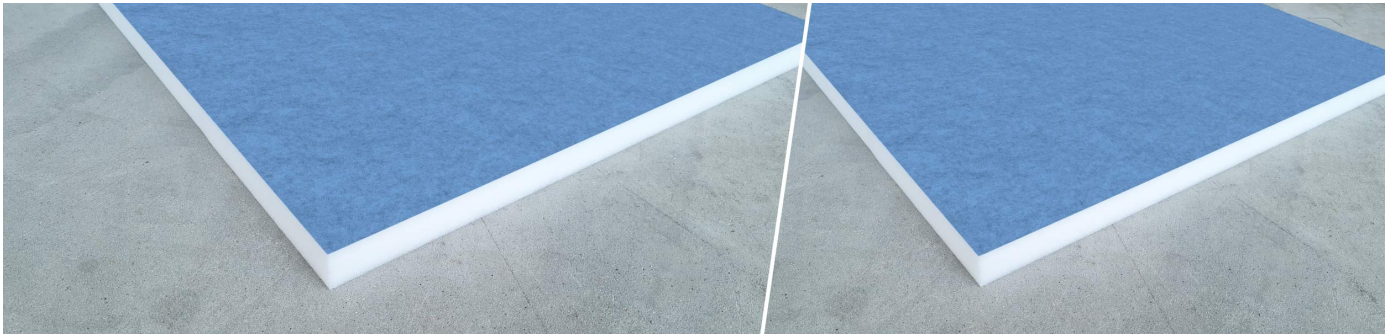

Aura Panelling Broad AE - Absorber

More than a simple acoustic panel, Aura is a design tool that thrives on creativity and imagination. Aura has a lean, elegant shape and comes with a fabric-covered front, and is easily glued to surfaces, and is supplied with an installation template to simplify installing panels with perfect spacing. Built for high-frequency reverberation control, Aura is made of a recycled PET core that rates as a Class 1 material according to the OEKO-TEX® Standard 100. It is available in different finishes, providing multiple colour options and combinations to take the acoustic design possibilities even further.