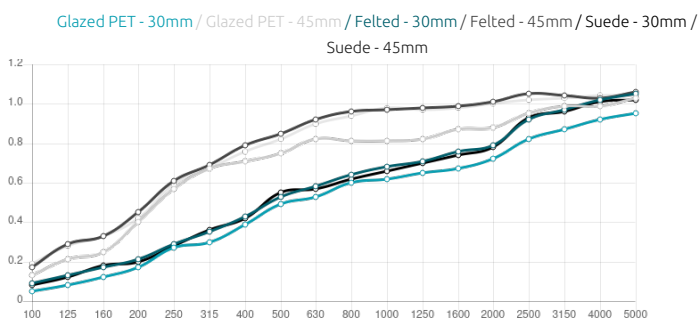

Aura Panelling Broad AE - Absorber

More than a simple acoustic panel, Aura is a design tool that thrives on creativity and imagination. Aura has a lean, elegant shape and comes with a fabric-covered front, and is easily glued to surfaces, and is supplied with an installation template to simplify installing panels with perfect spacing. Built for high-frequency reverberation control, Aura is made of a recycled PET core that rates as a Class 1 material according to the OEKO-TEX® Standard 100. It is available in different finishes, providing multiple colour options and combinations to take the acoustic design possibilities even further.

Dimensions

Fixing Systems

GlueArt & Instant Fix Kit

Add-ons

GlueArt

Instant Fix Kit

Dimensions

FR - TT | 800x1184x45mm

FG - SF | 800x1184x45mm

FR - P | 800x1184x45mm

Weight

2.0 Kg

2.0 Kg

2.0 Kg

Box

Quantity per box: 1