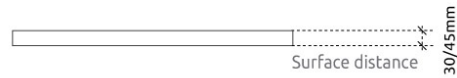

Dimensions

Fixing Systems

GlueArt & Instant Fix Kit

Add-ons

GlueArt

Instant Fix Kit

Dimensions

FR - TT | 800x1184x45mm

FG - SF | 800x1184x45mm

FR - P | 800x1184x45mm

Weight

2.0 Kg

2.0 Kg

2.0 Kg

Box

Quantity per box: 1