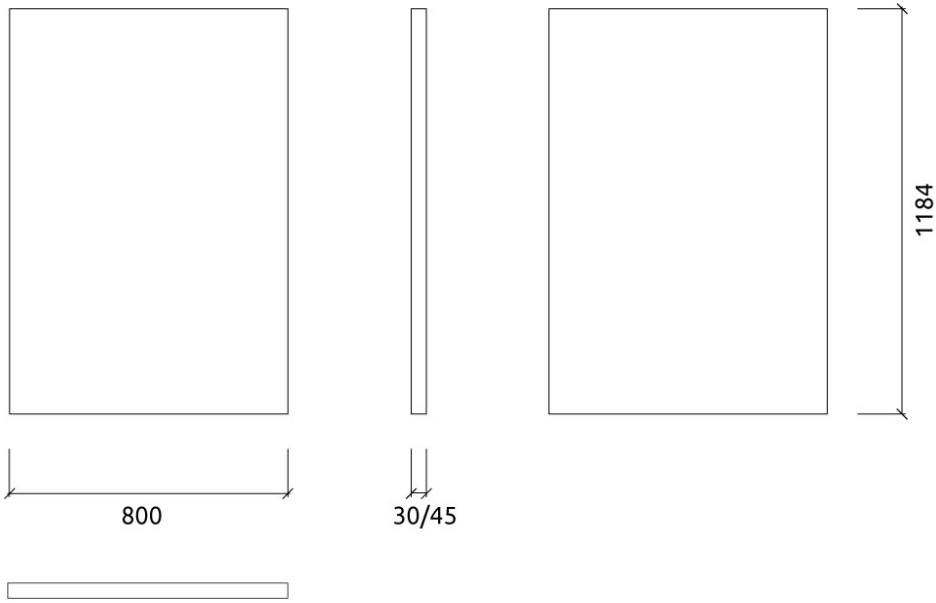

Dimensions

Fixing Systems

GlueArt & Instant Fix Kit

Add-ons

GlueArt

Instant Fix Kit

Dimensions

FR - TT | 800x1184x45mm

FG - SF | 800x1184x45mm

FR - P | 800x1184x45mm

Weight

2.0 Kg

2.0 Kg

2.0 Kg

Box

Quantity per box: 1