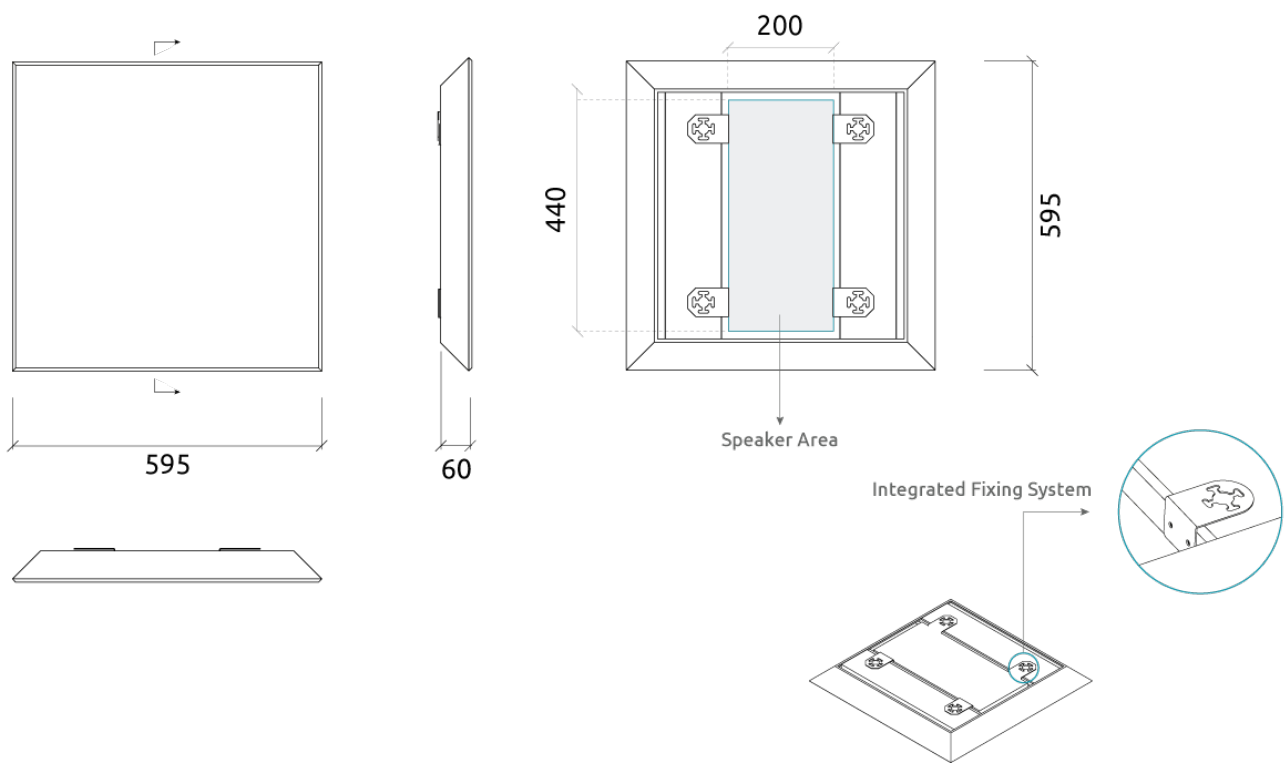

Vertical panel - 440 x 200 mm

Dimensions:

Sparta SQR - Speaker Cover | 595x595x60mm

Dimensions

Add-ons

Dimensions

FG - WF | 595x595x60mm

Weight

2.18 Kg

Box

Quantity per box: 6

Dimensions: 645x405x655mm

Volume: 0.171m³

Weight: 16.35Kg

Sparta SQR - Speaker Cover

(FG - WF) Weave Fabric Finishes