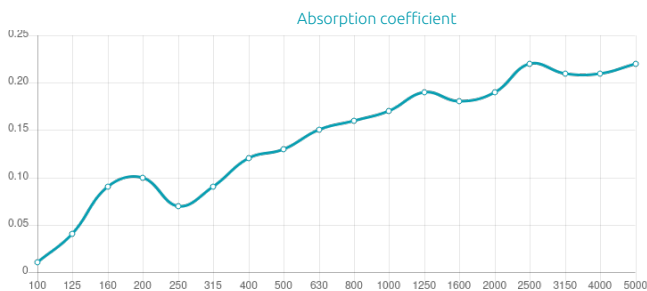

Performance

This product is available in the following Fire Rate:

FG | Furniture Grade

PRODUCT COMPOSITION:

Sparta SQR - Speaker Cover | Weave Fabric Finish (FG)

- Acoustic Weave Fabric
- Structural frame

* Weave Fabric

100% Polypropylene

Certified to the EU Ecolabel

Certified to Indoor Advantage™ Gold

EN 13501-1 - Class B, s2, d0

Light Fastness - 6 (ISO 105 - B02)

Fastness to Rubbing - Wet: 4, Dry: 4 (ISO 105 - X12)

Cleaning - Vacuum regularly, wipe with a damp cloth using a proprietary upholstery shampoo/soap. For deeper cleaning, use bleach or alcohol.

Compatible with built-in speakers up to the following sizes:

Vertical panel - 440 x 200 mm

Dimensions:

Sparta SQR - Speaker Cover | 595x595x60mm