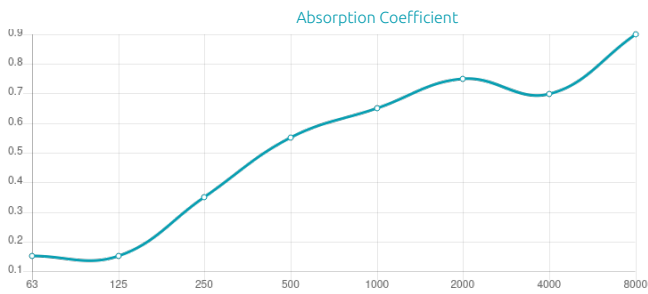

Absorber Core

Features

Absorber Core

Absorption Range: 500 Hz to 8000 Hz

Acoustic Class: C | (aw) = 0,6

Recommended for

- Home Cinemas
- Media Rooms

Performance