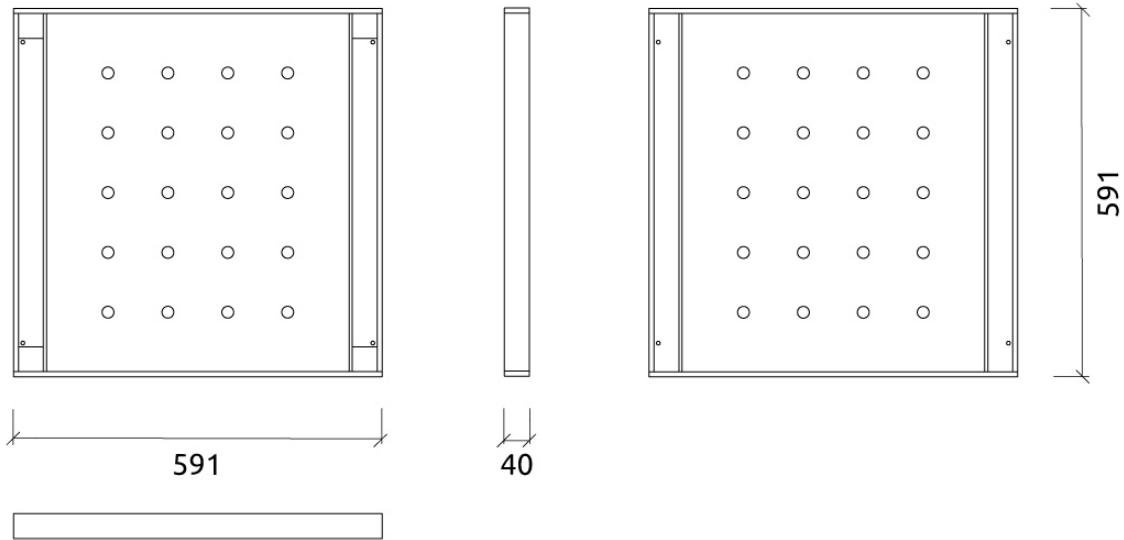

Add-ons

Dimensions

FG - PP | 591x591x40mm

Weight

0.9 Kg

Box

Quantity per box: 4

Dimensions: 645x200x655mm

Volume: 0.084m³

Weight: 5.0Kg