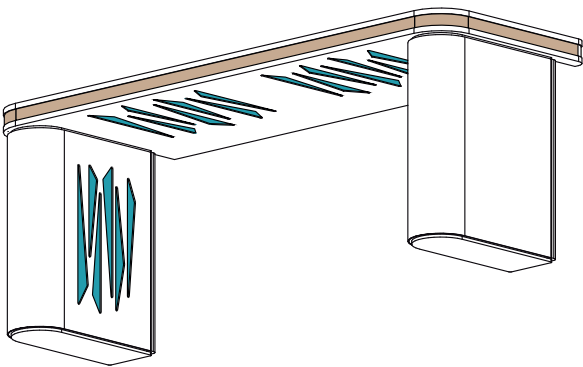

Finish Details

- Primary Finish
- Detailing Finish
- Faux Leather Finish
- Suede Fabric Finish

Primary Finish

Detailing Finish

Faux Leather Finish

Suede Finish

Preset