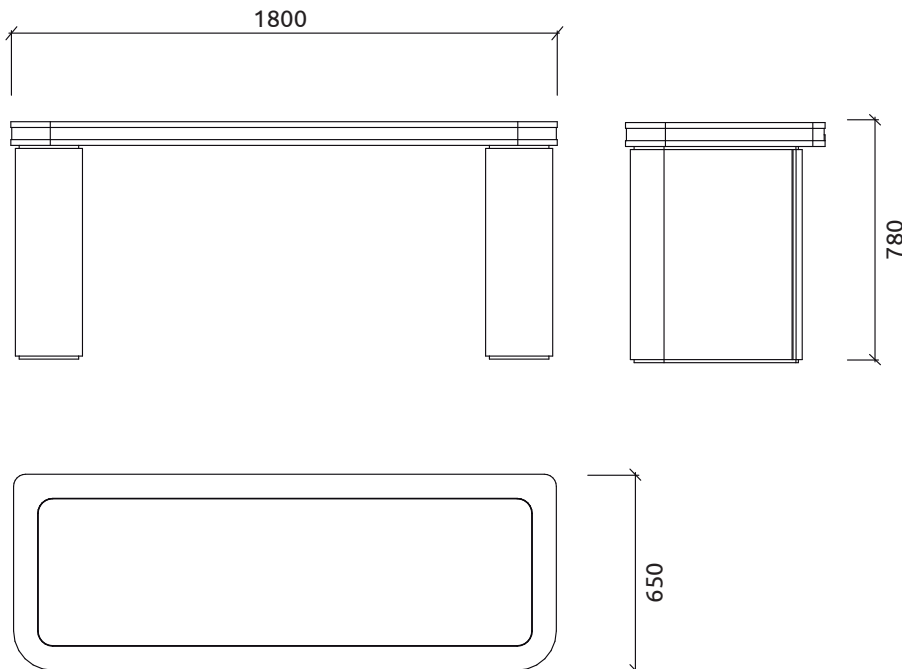

Technical Information

Features

- Ergonomic Design
- Acoustically optimised surfaces
- Adaptive desk space
- Integrated bass trapping

Dimensions:

1800x650x780mm