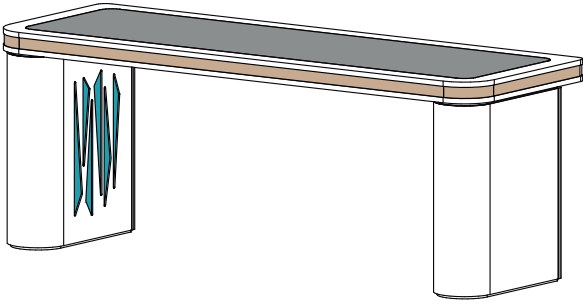

Finish Details

- Primary Finish
- Detailing Finish
- Faux Leather Finish
- Suede Fabric Finish

Primary Finish

Detailing Finish

Faux Leather Finish

Suede Finish

Preset