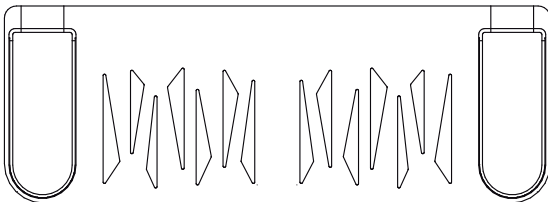

Technical Information

Features

- Ergonomic Design
- Acoustically optimised surfaces
- Adaptive desk space
- Integrated bass trapping

Dimensions:

1800x650x780mm