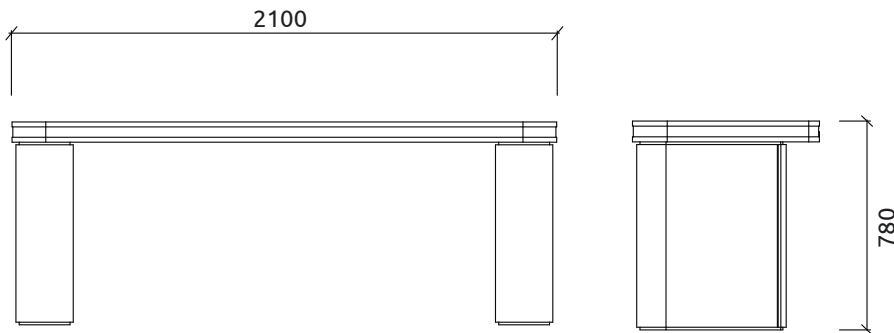

Vector Desk Gaming ST

Description

The Vector Gaming Desk is the ultimate gaming station, combining an ergonomically optimised design with acoustic performance.

The desk is equipped with a high performance acoustic core, built with calibrated combination of foam densities in its core, that balance the reverberation response of your room.

The Vector Gaming Desk was designed with a studio setup in mind, with a dedicated screen area, and a lower and broad area for gear, all with built-in cable management. The desk fully customisable in terms of finishes, with a large range of premium wood, fabric and metallic options.

Technical Information

Features

- Ergonomic Design
- Acoustically optimised surfaces
- Adaptive desk space
- Integrated bass trapping

Dimensions:

2100x700x780mm

Finish Details

- Primary Finish
- Detailing Finish
- Faux Leather Finish
- Suede Fabric Finish