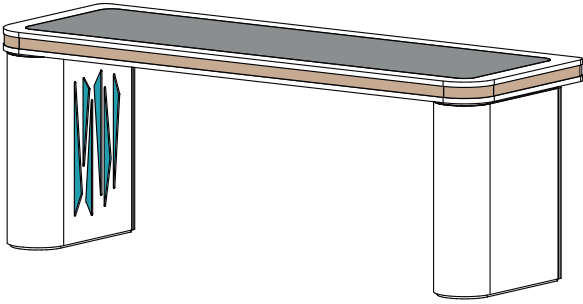

Vector Desk Gaming ST

Description

The Vector Gaming Desk is the ultimate gaming station, combining an ergonomically optimised design with acoustic performance.

The desk is equipped with a high performance acoustic core, built with calibrated combination of foam densities in its core, that balance the reverberation response of your room.

The Vector Gaming Desk was designed with a studio setup in mind, with a dedicated screen area, and a lower and broad area for gear, all with built-in cable management. The desk fully customisable in terms of finishes, with a large range of premium wood, fabric and metallic options.

Technical Information

Features

- Ergonomic Design
- Acoustically optimised surfaces
- Adaptive desk space
- Integrated bass trapping

Dimensions:

2100x700x780mm

Finish Details

- Primary Finish
- Detailing Finish
- Faux Leather Finish
- Suede Fabric Finish