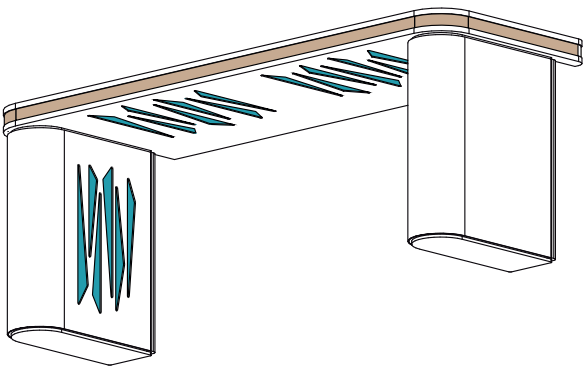

Vector Desk Gaming ST

Description

The Vector Gaming Desk is the ultimate gaming station, combining an ergonomically optimised design with acoustic performance.

The desk is equipped with a high performance acoustic core, built with calibrated combination of foam densities in its core, that balance the reverberation response of your room.

The Vector Gaming Desk was designed with a studio setup in mind, with a dedicated screen area, and a lower and broad area for gear, all with built-in cable management. The desk fully customisable in terms of finishes, with a large range of premium wood, fabric and metallic options.

Technical Information

Features

- Ergonomic Design
- Acoustically optimised surfaces
- Adaptive desk space
- Integrated bass trapping

Dimensions:

2100x700x780mm

Finish Details

- Primary Finish
- Detailing Finish
- Faux Leather Finish
- Suede Fabric Finish