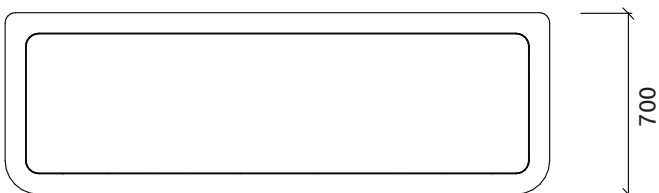

Vector Desk Gaming ST

Description

The Vector Gaming Desk is the ultimate gaming station, combining an ergonomically optimised design with acoustic performance.

The desk is equipped with a high performance acoustic core, built with calibrated combination of foam densities in its core, that balance the reverberation response of your room.

The Vector Gaming Desk was designed with a studio setup in mind, with a dedicated screen area, and a lower and broad area for gear, all with built-in cable management. The desk fully customisable in terms of finishes, with a large range of premium wood, fabric and metallic options.

Technical Information

Features

- Ergonomic Design
- Acoustically optimised surfaces
- Adaptive desk space
- Integrated bass trapping

Dimensions:

2100x700x780mm

Finish Details

- Primary Finish
- Detailing Finish
- Faux Leather Finish
- Suede Fabric Finish