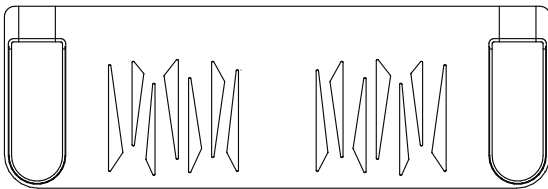

Vector Desk Gaming ST

Description

The Vector Gaming Desk is the ultimate gaming station, combining an ergonomically optimised design with acoustic performance.

The desk is equipped with a high performance acoustic core, built with calibrated combination of foam densities in its core, that balance the reverberation response of your room.

The Vector Gaming Desk was designed with a studio setup in mind, with a dedicated screen area, and a lower and broad area for gear, all with built-in cable management. The desk fully customisable in terms of finishes, with a large range of premium wood, fabric and metallic options.

Technical Information

Features

- Ergonomic Design
- Acoustically optimised surfaces
- Adaptive desk space
- Integrated bass trapping

Dimensions:

2100x700x780mm

Finish Details

- Primary Finish
- Detailing Finish
- Faux Leather Finish
- Suede Fabric Finish