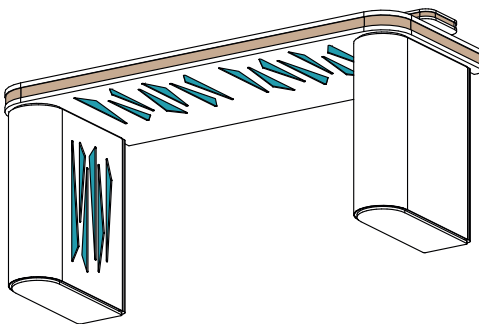

Finish Details

- Primary Finish
- Detailing Finish
- Suede Fabric Finish

Primary Finish

Detailing Finish

Suede Finish

Preset