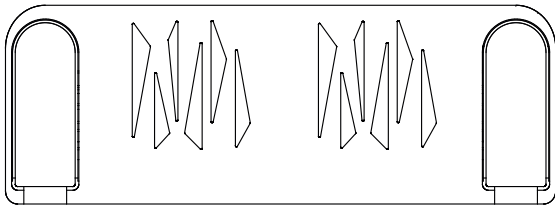

Technical Information

Features

- Ergonomic Design
- Built-in Monitor Shelf
- Hidden Cable Management
- Integrated bass trapping

Dimensions:

1800x650x917mm