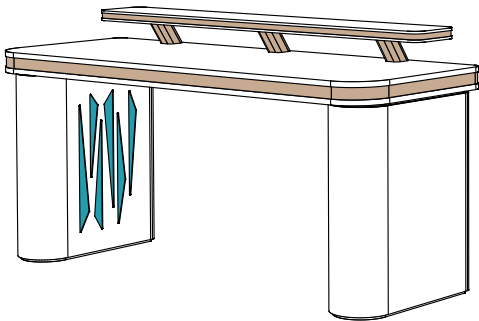

Finish Details

- Primary Finish
- Detailing Finish
- Suede Fabric Finish

Primary Finish

Detailing Finish

Suede Finish

Preset