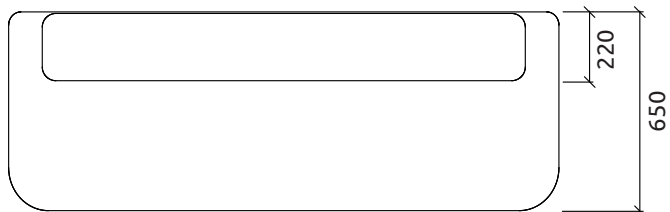

Technical Information

Features

- Ergonomic Design
- Built-in Monitor Shelf
- Hidden Cable Management
- Integrated bass trapping

Dimensions:

1800x650x917mm