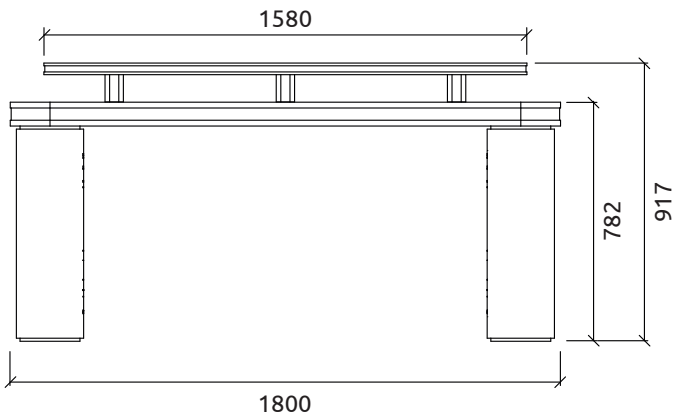

Technical Information

Features

- Ergonomic Design
- Built-in Monitor Shelf
- Hidden Cable Management
- Integrated bass trapping

Dimensions:

1800x650x917mm