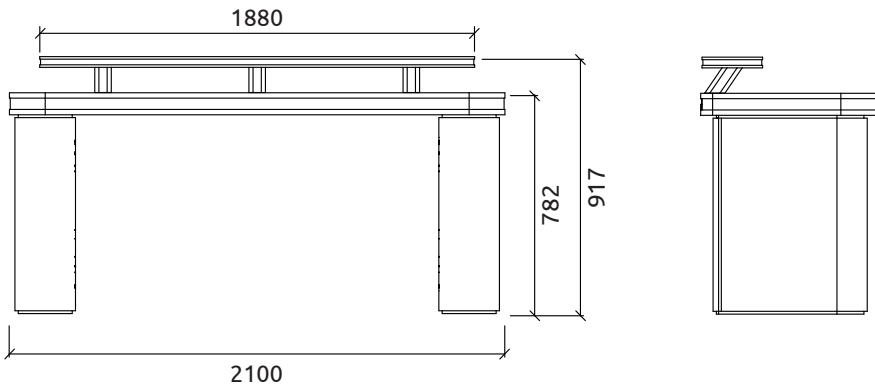

Technical Information

Features

- Ergonomic Design
- Built-in Monitor Shelf
- Hidden Cable Management
- Integrated bass trapping

Dimensions:

2100x700x917mm