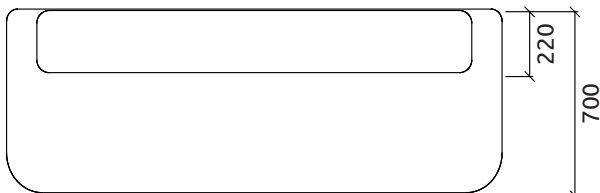

Technical Information

Features

- Ergonomic Design
- Built-in Monitor Shelf
- Hidden Cable Management
- Integrated bass trapping

Dimensions:

2100x700x917mm