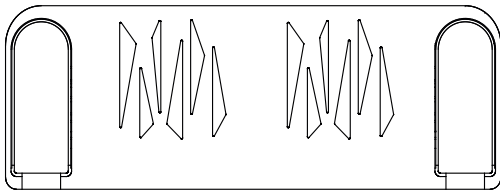

Technical Information

Features

- Ergonomic Design
- Built-in Monitor Shelf
- Hidden Cable Management
- Integrated bass trapping

Dimensions:

2100x700x917mm