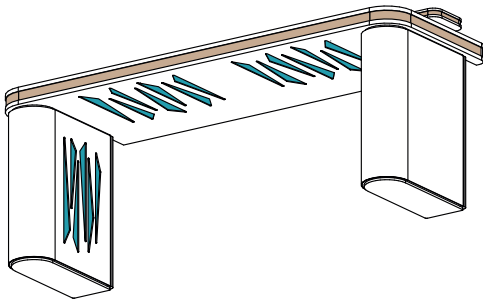

Finish Details

- Primary Finish
- Detailing Finish
- Suede Fabric Finish

Preset

Primary Finish

Detailing Finish

Suede Finish