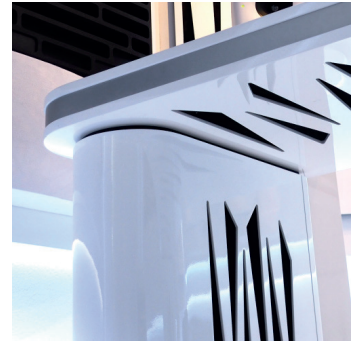

The Vector Producer Desk was designed with an ergonomic shape, an upper area for your screen, and a lower and broad area for the keyboard and mixing gear, with complete design customisation of the wood, fabric and trim finishes.