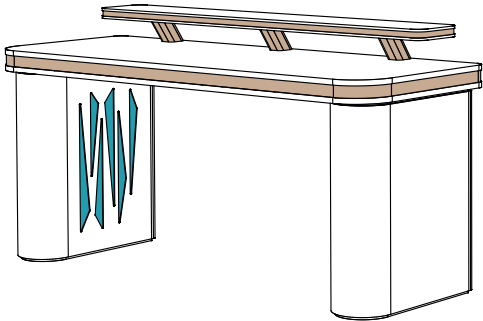

Finish Details

- Primary Finish
- Detailing Finish
- Suede Fabric Finish

Preset

Primary Finish

Detailing Finish

Suede Finish