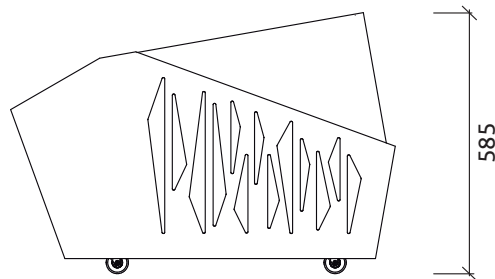

Vector Rack

Description

A versatile mobile rack, designed in line with the Jan Morel studio furniture line. This Racks provides a flexible extension to your working area, that be be easily changed to evolve along with your gear. Available in a range of premium wood and fabric finishes, and customisable finishes upon request.

Technical Information

580

585

865

Features

- Versatile Mobile Rack
- 13U + 2U 19" Rack Space
- Hidden Cable Management

Dimensions:

580x865x585mm