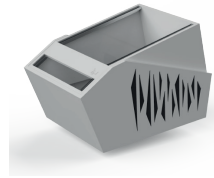

Preset

Preset 1
Gloss White | Ink Black