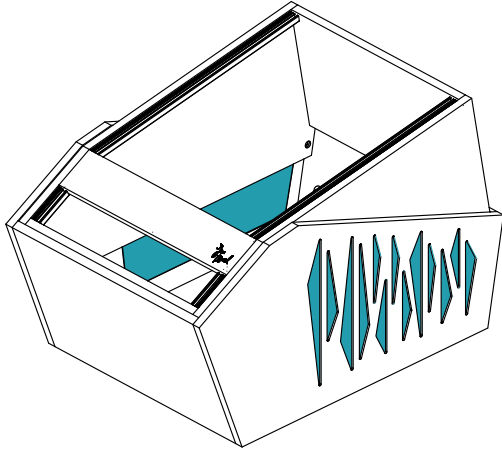

Finish Details

- Primary Finish
- Suede Fabric Finish

Preset

Primary Finish

Suede Finish