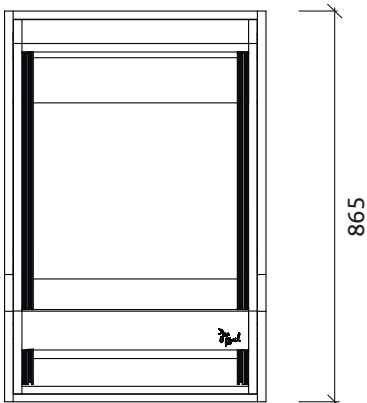

865

Features

- Versatile Mobile Rack
- 13U + 2U 19" Rack Space
- Hidden Cable Management

Dimensions:

580x865x585mm