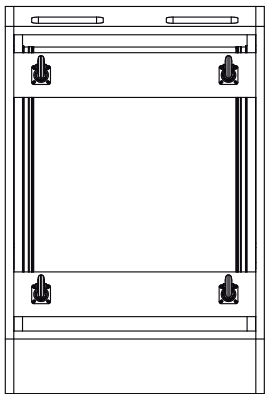

Technical Information